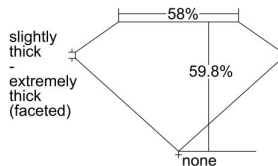

GIA®

FACSIMILE

GIA REPORT 6495140909

Verify this report at GIA.edu

GIA NATURAL DIAMOND DOSSIER®

April 19, 2024
GIA Report Number **6495140909**
Shape and Cutting Style ..... **Heart Brilliant**
Measurements ..... **4.80 x 5.32 x 3.18 mm**

GRADING RESULTS

Carat Weight ..... **0.50 carat**
Color Grade ..... **J**
Clarity Grade **VS2**

ADDITIONAL GRADING INFORMATION

Polish ..... **Excellent**
Symmetry ..... **Very Good**
Fluorescence ..... **Faint**
Clarity Characteristics..... **Feather, Cavity**
Inscription(s): **GIA 6495140909**

PROPORTIONS

Profile not to actual proportions

GRADING SCALES

GIA COLOR SCALE		GIA CLARITY SCALE			
COLORLESS	D	VERY VERY SLIGHTLY INCLUDED	FLAWLESS		
	E		INTERNALLY FLAWLESS		
	F		VVS₁		
	G		VVS₂		
	H		VS₁		
	I		VS₂		
	NEAR COLORLESS	J	SLIGHTLY INCLUDED	SI₁	
		K		SI₂	
		L		I₁	
		FAINT	M	INCLUDED	I₂
N			I₃		
O					
LIGHT	P				
	Q				
	R				
	S				
	T				
	U				
	V				
	W				
	X				
	Y				
	Z