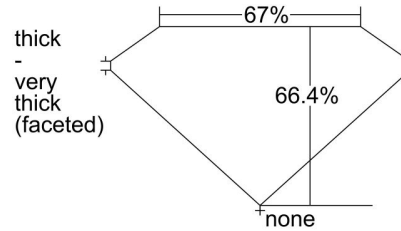

GIA NATURAL DIAMOND GRADING REPORT

April 24, 2024  
 GIA Report Number ..... 6495178714  
 Shape and Cutting Style ..... Cushion Modified Brilliant  
 Measurements ..... 6.89 x 5.84 x 3.88 mm

GRADING RESULTS

Carat Weight ..... 1.30 carat  
 Color Grade ..... I  
 Clarity Grade ..... VS2

ADDITIONAL GRADING INFORMATION

Polish ..... Excellent  
 Symmetry ..... Excellent  
 Fluorescence ..... None  
 Inscription(s): GIA 6495178714

PROPORTIONS

Profile not to actual proportions

CLARITY CHARACTERISTICS

KEY TO SYMBOLS\*

- Cloud
- Pinpoint
- Crystal
- Indented Natural
- Feather
- Needle

\* Red symbols denote internal characteristics (inclusions). Green or black symbols denote external characteristics (blemishes). Diagram is an approximate representation of the diamond, and symbols shown indicate type, position, and approximate size of clarity characteristics. All clarity characteristics may not be shown. Details of finish are not shown.