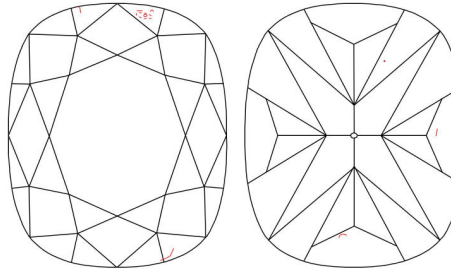

GIA NATURAL DIAMOND GRADING REPORT

April 24, 2024  
 GIA Report Number ..... 6495178714  
 Shape and Cutting Style ..... Cushion Modified Brilliant  
 Measurements ..... 6.89 x 5.84 x 3.88 mm

GRADING RESULTS

Carat Weight ..... 1.30 carat  
 Color Grade ..... I  
 Clarity Grade ..... VS2

ADDITIONAL GRADING INFORMATION

Polish ..... Excellent  
 Symmetry ..... Excellent  
 Fluorescence ..... None  
 Inscription(s): GIA 6495178714

PROPORTIONS

Profile not to actual proportions

CLARITY CHARACTERISTICS

KEY TO SYMBOLS\*

- Cloud
- Pinpoint
- Crystal
- Indented Natural
- Feather
- Needle

\* Red symbols denote internal characteristics (inclusions). Green or black symbols denote external characteristics (blemishes). Diagram is an approximate representation of the diamond, and symbols shown indicate type, position, and approximate size of clarity characteristics. All clarity characteristics may not be shown. Details of finish are not shown.