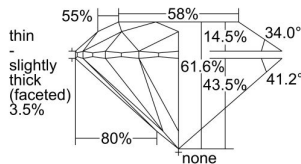

GIA®

FACSIMILE

GIA REPORT 6495191179

Verify this report at GIA.edu

GIA NATURAL DIAMOND DOSSIER®

April 25, 2024
GIA Report Number 6495191179
Shape and Cutting Style ..... Round Brilliant
Measurements ..... 4.43 - 4.46 x 2.74 mm

GRADING RESULTS

Carat Weight ..... 0.33 carat
Color Grade ..... G
Clarity Grade VS1
Cut Grade ..... Excellent

ADDITIONAL GRADING INFORMATION

Polish ..... Excellent
Symmetry ..... Excellent
Fluorescence ..... None
Clarity Characteristics..... Crystal, Cloud, Pinpoint
Inscription(s): GIA 6495191179

PROPORTIONS

Profile to actual proportions