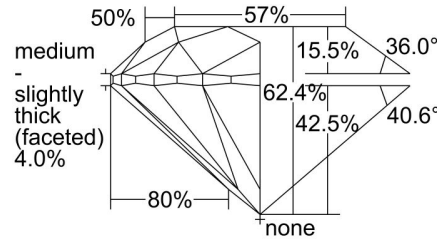

GIA NATURAL DIAMOND GRADING REPORT

May 08, 2024
GIA Report Number 6495234899
Shape and Cutting Style ..... Round Brilliant
Measurements ..... 6.35 - 6.40 x 3.98 mm

GRADING RESULTS

Carat Weight ..... 1.01 carat
Color Grade ..... F
Clarity Grade VVS1
Cut Grade ..... Excellent

ADDITIONAL GRADING INFORMATION

Polish ..... Excellent
Symmetry ..... Excellent
Fluorescence ..... None
Inscription(s): GIA 6495234899

PROPORTIONS

Profile to actual proportions