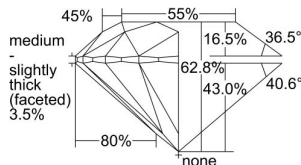

GIA®

FACSIMILE

GIA REPORT 6495252363

Verify this report at GIA.edu

GIA NATURAL DIAMOND DOSSIER®

May 14, 2024
GIA Report Number 6495252363
Shape and Cutting Style ..... Round Brilliant
Measurements ..... 4.46 - 4.47 x 2.80 mm

GRADING RESULTS

Carat Weight ..... 0.34 carat
Color Grade I
Clarity Grade VS1
Cut Grade ..... Excellent

ADDITIONAL GRADING INFORMATION

Polish ..... Excellent
Symmetry ..... Excellent
Fluorescence ..... Strong Blue
Clarity Characteristics..... Crystal, Pinpoint
Inscription(s): GIA 6495252363

PROPORTIONS

Profile to actual proportions