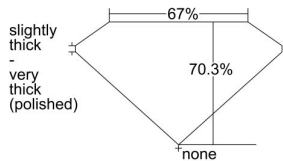

GIA®

FACSIMILE

GIA REPORT 6495262187

Verify this report at GIA.edu

GIA NATURAL DIAMOND DOSSIER®

May 10, 2024
GIA Report Number **6495262187**
Shape and Cutting Style ..... **Cut-Cornered Rectangular Modified Brilliant**
Measurements ..... **4.95 x 3.69 x 2.59 mm**

GRADING RESULTS

Carat Weight ..... **0.43 carat**
Color Grade ..... **K**
Clarity Grade **VVS2**

ADDITIONAL GRADING INFORMATION

Polish ..... **Excellent**
Symmetry ..... **Very Good**
Fluorescence ..... **Medium Blue**
Clarity Characteristics..... **Needle, Cloud, Pinpoint**
Inscription(s): **GIA 6495262187**

PROPORTIONS

Profile not to actual proportions

GRADING SCALES

GIA COLOR SCALE		GIA CLARITY SCALE			
COLORLESS	D	VERY VERY SLIGHTLY INCLUDED	FLAWLESS		
	E		INTERNALLY FLAWLESS		
	F	VERY SLIGHTLY INCLUDED	VVS₁		
	G		VVS₂		
	H		VS₁		
	NEAR COLORLESS	I	SLIGHTLY INCLUDED	VS₂	
		J		SI₁	
		FAINT	K	INCLUDED	SI₂
			L		I₁
			M		I₂
VERT LIGHT	N	LIGHT	I₃		
	O				
	P				
	Q				
	R