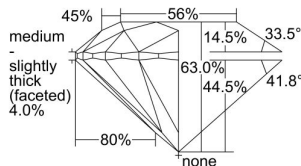

GIA®

FACSIMILE

GIA REPORT 6495266886

Verify this report at GIA.edu

GIA NATURAL DIAMOND DOSSIER®

May 03, 2024
GIA Report Number 6495266886
Shape and Cutting Style ..... Round Brilliant
Measurements ..... 5.04 - 5.07 x 3.19 mm

GRADING RESULTS

Carat Weight ..... 0.50 carat
Color Grade ..... D
Clarity Grade VVS2
Cut Grade ..... Excellent

ADDITIONAL GRADING INFORMATION

Polish ..... Excellent
Symmetry ..... Excellent
Fluorescence ..... Medium Blue
Clarity Characteristics ..... Pinpoint, Cavity, Feather
Inscription(s): GIA 6495266886

PROPORTIONS

Profile to actual proportions

GRADING SCALES

GIA COLOR SCALE	GIA CLARITY SCALE	GIA CUT SCALE	
D	FLAWLESS	EXCELLENT	
E	INTERNALLY FLAWLESS		
F		VVS₁	VERY GOOD
G	VVS₂		
H	VS₁	GOOD	
I	VS₂		
J	SI₁	FAIR	
K	SI₂		
L	I₁	POOR	
M			
N			
O	I₂		
P			
Q	I₃		
R			
S			
T			
U			
V			
W			
X			
Y			
Z