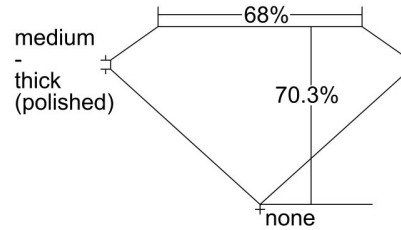

GIA NATURAL DIAMOND GRADING REPORT

May 10, 2024
 GIA Report Number 6495278896
 Shape and Cutting Style Emerald Cut
 Measurements 6.45 x 4.68 x 3.29 mm

GRADING RESULTS

Carat Weight 1.00 carat
 Color Grade G
 Clarity Grade SI1

ADDITIONAL GRADING INFORMATION

Polish Very Good
 Symmetry Good
 Fluorescence None

Inscription(s): GIA 6495278896

Comments: Additional clouds, pinpoints and surface graining are not shown.

PROPORTIONS

Profile not to actual proportions

CLARITY CHARACTERISTICS

KEY TO SYMBOLS*

- Feather
- Crystal
- Cloud
- Needle
- Indented Natural
- Natural

* Red symbols denote internal characteristics (inclusions). Green or black symbols denote external characteristics (blemishes). Diagram is an approximate representation of the diamond, and symbols shown indicate type, position, and approximate size of clarity characteristics. All clarity characteristics may not be shown. Details of finish are not shown.