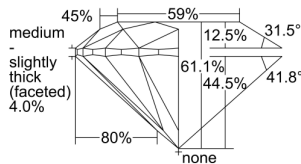

GIA®

FACSIMILE

GIA REPORT 6495282107

Verify this report at GIA.edu

GIA NATURAL DIAMOND DOSSIER®

May 07, 2024
GIA Report Number **6495282107**
Shape and Cutting Style ..... **Round Brilliant**
Measurements ..... **5.72 - 5.76 x 3.51 mm**

GRADING RESULTS

Carat Weight ..... **0.70 carat**
Color Grade ..... **L**
Clarity Grade **VS1**
Cut Grade ..... **Excellent**

ADDITIONAL GRADING INFORMATION

Polish ..... **Excellent**
Symmetry ..... **Excellent**
Fluorescence ..... **None**
Clarity Characteristics..... **Cloud, Feather, Pinpoint**
Inscription(s): **GIA 6495282107**

PROPORTIONS

Profile to actual proportions

GRADING SCALES

GIA COLOR SCALE	GIA CLARITY SCALE	GIA CUT SCALE	
D	FLAWLESS	EXCELLENT	
E	INTERNALLY FLAWLESS		
F		VVS₁	VERY GOOD
G	VVS₂		
H	VS₁	GOOD	
I	VS₂		
J	SI₁	FAIR	
K	SI₂		
L	I₁	POOR	
M	I₂		
N	I₃		
O			
P			
Q			
R			
S			
T			
U			
V			
W			
X			
Y			
Z