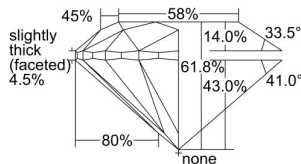

GIA®

FACSIMILE

GIA REPORT 6495287251

Verify this report at GIA.edu

GIA NATURAL DIAMOND DOSSIER®

May 14, 2024
GIA Report Number **6495287251**
Shape and Cutting Style ..... **Round Brilliant**
Measurements ..... **4.46 - 4.49 x 2.77 mm**

GRADING RESULTS

Carat Weight ..... **0.34 carat**
Color Grade ..... **D**
Clarity Grade **VS1**
Cut Grade ..... **Excellent**

ADDITIONAL GRADING INFORMATION

Polish ..... **Excellent**
Symmetry ..... **Excellent**
Fluorescence ..... **Faint**
Clarity Characteristics..... **Feather, Pinpoint**
Inscription(s): **GIA 6495287251**

PROPORTIONS

Profile to actual proportions

GRADING SCALES

GIA COLOR SCALE	GIA CLARITY SCALE	GIA CUT SCALE	
D	FLAWLESS	EXCELLENT	
E	INTERNALLY FLAWLESS		
F		VVS₁	VERY GOOD
G	VVS₂		
H	VS₁	GOOD	
I	VS₂		
J	SI₁	FAIR	
K	SI₂		
L	I₁	POOR	
M	I₂		
N	I₃		
O			
P			
Q			
R			
S			
T			
U			
V			
W			
X			
Y			
Z