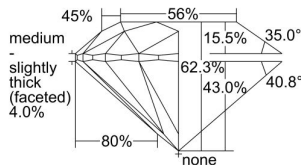

GIA®

FACSIMILE

GIA REPORT 6495287511

Verify this report at GIA.edu

GIA NATURAL DIAMOND DOSSIER®

May 14, 2024
GIA Report Number **6495287511**
Shape and Cutting Style ..... **Round Brilliant**
Measurements ..... **4.94 - 4.96 x 3.08 mm**

GRADING RESULTS

Carat Weight ..... **0.46 carat**
Color Grade ..... **G**
Clarity Grade **VS2**
Cut Grade ..... **Excellent**

ADDITIONAL GRADING INFORMATION

Polish ..... **Excellent**
Symmetry ..... **Excellent**
Fluorescence ..... **Faint**
Clarity Characteristics..... **Feather, Cloud, Crystal**
Inscription(s): **GIA 6495287511**

PROPORTIONS

Profile to actual proportions