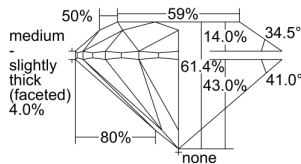

GIA®

FACSIMILE

GIA REPORT 6495290356

Verify this report at GIA.edu

GIA NATURAL DIAMOND DOSSIER®

May 08, 2024
GIA Report Number **6495290356**
Shape and Cutting Style ..... **Round Brilliant**
Measurements ..... **4.25 - 4.30 x 2.63 mm**

GRADING RESULTS

Carat Weight ..... **0.30 carat**
Color Grade ..... **D**
Clarity Grade **VVS1**
Cut Grade ..... **Excellent**

ADDITIONAL GRADING INFORMATION

Polish ..... **Excellent**
Symmetry ..... **Very Good**
Fluorescence ..... **None**
Clarity Characteristics..... **Pinpoint, Indented Natural**
Inscription(s): **GIA 6495290356**

PROPORTIONS

Profile to actual proportions

GRADING SCALES

GIA COLOR SCALE	GIA CLARITY SCALE	GIA CUT SCALE
D	FLAWLESS	EXCELLENT
E	FLAWLESS	
F	INTERNALLY FLAWLESS	VERY GOOD
G	FLAWLESS	
H	VVS₁	GOOD
I	VVS₂	
J	VS₁	FAIR
K	VS₂	
L	SI₁	POOR
M	SI₂	
N	I₁	
O	I₂	
P	I₃	
Q		
R		
S		
T		
U		
V		
W		
X		
Y		
Z