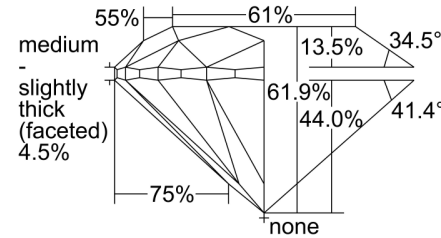

GIA NATURAL DIAMOND GRADING REPORT

July 02, 2024
GIA Report Number 6495302522
Shape and Cutting Style ..... Round Brilliant
Measurements ..... 6.35 - 6.39 x 3.95 mm

GRADING RESULTS

Carat Weight ..... 1.00 carat
Color Grade ..... G
Clarity Grade SI1
Cut Grade ..... Excellent

ADDITIONAL GRADING INFORMATION

Polish ..... Excellent
Symmetry ..... Excellent
Fluorescence ..... None

Inscription(s): GIA 6495302522

Comments: Additional clouds are not shown. Pinpoints are not shown.

PROPORTIONS

Profile to actual proportions