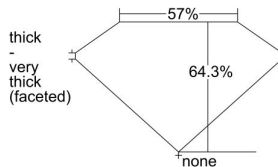

GIA®

FACSIMILE

GIA REPORT 6495307218

Verify this report at GIA.edu

GIA NATURAL DIAMOND DOSSIER®

May 14, 2024
GIA Report Number **6495307218**
Shape and Cutting Style ..... **Pear Brilliant**
Measurements ..... **7.78 x 4.84 x 3.12 mm**

GRADING RESULTS

Carat Weight ..... **0.70 carat**
Color Grade ..... **G**
Clarity Grade **S11**

ADDITIONAL GRADING INFORMATION

Polish ..... **Excellent**
Symmetry ..... **Very Good**
Fluorescence ..... **None**
Clarity Characteristics ..... **Feather**
Inscription(s): GIA 6495307218

PROPORTIONS

Profile not to actual proportions

GRADING SCALES

GIA COLOR SCALE		GIA CLARITY SCALE			
COLORLESS	D	VERY VERY SLIGHTLY INCLUDED	FLAWLESS		
	E		INTERNALLY FLAWLESS		
	F	VERY SLIGHTLY INCLUDED	VVS₁		
	G		VVS₂		
	H		VS₁		
	NEAR COLORLESS	I	SLIGHTLY INCLUDED	VS₂	
		J		S1₁	
		FAINT	K	INCLUDED	S1₂
			L		I₁
			M		I₂
VERT LIGHT	N	LIGHT	I₃		
	O				
	P				
	Q				
	R				
	S				
	T				
LIGHT	U				
	V				
	W				
	X				
Y					
Z