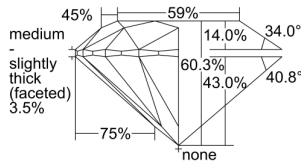

GIA®

FACSIMILE

GIA REPORT 6495313427

Verify this report at GIA.edu

GIA NATURAL DIAMOND DOSSIER®

May 09, 2024
GIA Report Number **6495313427**
Shape and Cutting Style ..... **Round Brilliant**
Measurements ..... **4.57 - 4.58 x 2.76 mm**

GRADING RESULTS

Carat Weight ..... **0.35 carat**
Color Grade ..... **D**
Clarity Grade **VS1**
Cut Grade ..... **Excellent**

ADDITIONAL GRADING INFORMATION

Polish ..... **Excellent**
Symmetry ..... **Excellent**
Fluorescence ..... **None**
Clarity Characteristics..... **Feather, Needle, Pinpoint**
Inscription(s): **GIA 6495313427**

PROPORTIONS

Profile to actual proportions

GRADING SCALES

GIA COLOR SCALE

COLORLESS	D
	E
	F
	G
	H
	I
	J
NEAR COLORLESS	K
	L
	M
	N
	O
	P
	Q
	R
	S
	T
	U
	V
	W
	X
	Y
LIGHT	Z

GIA CLARITY SCALE

FLAWLESS	INTERNAL FLAWLESS	
		FLAWLESS
VERY VERY SLIGHTLY INCLUDED	VVS₁	
	VVS₂	
VERY SLIGHTLY INCLUDED	VS₁	
	VS₂	
SLIGHTLY INCLUDED	SI₁	
	SI₂	
INCLUDED	I₁	
	I₂	
	I₃	

GIA CUT SCALE

EXCELLENT
VERY GOOD
GOOD
FAIR
POOR