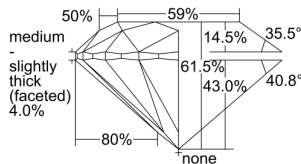

GIA®

FACSIMILE

GIA REPORT 6495329867

Verify this report at GIA.edu

GIA NATURAL DIAMOND DOSSIER®

May 21, 2024
GIA Report Number 6495329867
Shape and Cutting Style ..... Round Brilliant
Measurements ..... 4.70 - 4.73 x 2.90 mm

GRADING RESULTS

Carat Weight ..... 0.40 carat
Color Grade ..... E
Clarity Grade S11
Cut Grade ..... Excellent

ADDITIONAL GRADING INFORMATION

Polish ..... Excellent
Symmetry ..... Very Good
Fluorescence ..... None
Clarity Characteristics..... Cloud, Crystal, Feather
Inscription(s): GIA 6495329867

PROPORTIONS

Profile to actual proportions

GRADING SCALES

GIA COLOR SCALE	GIA CLARITY SCALE	GIA CUT SCALE	
D	FLAWLESS	EXCELLENT	
E	INTERNALLY FLAWLESS		
F		VVS₁	VERY GOOD
G	VVS₂		
H	VS₁	GOOD	
I	VS₂		
J	S1₁	FAIR	
K	S1₂		
L	I₁	POOR	
M	I₂		
N	I₃		
O			
P			
Q			
R			
S			
T			
U			
V			
W			
X			
Y			
Z