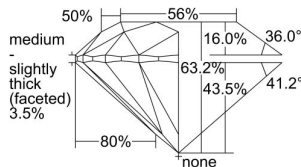

GIA®

FACSIMILE

GIA REPORT 6495334557

Verify this report at GIA.edu

GIA NATURAL DIAMOND DOSSIER®

May 13, 2024
GIA Report Number 6495334557
Shape and Cutting Style ..... Round Brilliant
Measurements ..... 4.87 - 4.90 x 3.09 mm

GRADING RESULTS

Carat Weight ..... 0.45 carat
Color Grade ..... D
Clarity Grade VS1
Cut Grade ..... Excellent

ADDITIONAL GRADING INFORMATION

Polish ..... Excellent
Symmetry ..... Excellent
Fluorescence ..... None
Clarity Characteristics..... Cloud, Needle, Pinpoint
Inscription(s): GIA 6495334557

PROPORTIONS

Profile to actual proportions

GRADING SCALES

GIA COLOR SCALE	GIA CLARITY SCALE	GIA CUT SCALE	
D	FLAWLESS	EXCELLENT	
E	INTERNALLY FLAWLESS		
F		VVS₁	VERY GOOD
G	VVS₂		
H	VS₁	GOOD	
I	VS₂		
J	SI₁	FAIR	
K	SI₂		
L	I₁	POOR	
M	I₂		
N	I₃		
O			
P			
Q			
R			
S			
T			
U			
V			
W			
X			
Y			
Z