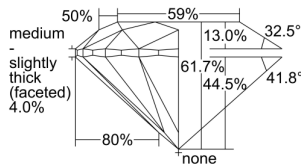

GIA®

FACSIMILE

GIA REPORT 6495335811

Verify this report at GIA.edu

GIA NATURAL DIAMOND DOSSIER®

May 14, 2024
GIA Report Number 6495335811
Shape and Cutting Style ..... Round Brilliant
Measurements ..... 5.32 - 5.36 x 3.30 mm

GRADING RESULTS

Carat Weight ..... 0.57 carat
Color Grade ..... E
Clarity Grade ..... Flawless
Cut Grade ..... Excellent

ADDITIONAL GRADING INFORMATION

Polish ..... Excellent
Symmetry ..... Excellent
Fluorescence ..... None
Clarity Characteristics ..... None
Inscription(s): GIA 6495335811

PROPORTIONS

Profile to actual proportions

GRADING SCALES

GIA COLOR SCALE	GIA CLARITY SCALE	GIA CUT SCALE	
D	FLAWLESS	EXCELLENT	
E	INTERNALLY FLAWLESS		
F		VVS₁	VERY GOOD
G	VVS₂		
H	VS₁	GOOD	
I	VS₂		
J	SI₁	FAIR	
K	SI₂		
L	I₁	POOR	
M	I₂		
N	I₃		
O			
P			
Q			
R			
S			
T			
U			
V			
W			
X			
Y			
Z