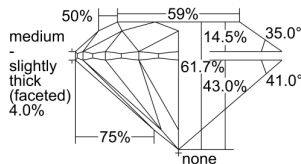

GIA®

FACSIMILE

GIA REPORT 6495337075

Verify this report at GIA.edu

GIA NATURAL DIAMOND DOSSIER®

May 10, 2024
GIA Report Number **6495337075**
Shape and Cutting Style ..... **Round Brilliant**
Measurements ..... **4.43 - 4.47 x 2.75 mm**

GRADING RESULTS

Carat Weight ..... **0.34 carat**
Color Grade ..... **G**
Clarity Grade **VS1**
Cut Grade ..... **Excellent**

ADDITIONAL GRADING INFORMATION

Polish ..... **Excellent**
Symmetry ..... **Excellent**
Fluorescence ..... **None**
Clarity Characteristics..... **Cloud, Crystal, Feather, Pinpoint**
Inscription(s): **GIA 6495337075**

PROPORTIONS

Profile to actual proportions

GRADING SCALES

GIA COLOR SCALE	GIA CLARITY SCALE	GIA CUT SCALE	
D	FLAWLESS	EXCELLENT	
E	INTERNALLY FLAWLESS		
F		VVS₁	VERY GOOD
G	VVS₂		
H	VS₁	GOOD	
I	VS₂		
J	SI₁	FAIR	
K	SI₂		
L	I₁	POOR	
M	I₂		
N	I₃		
O			
P			
Q			
R			
S			
T			
U			
V			
W			
X			
Y			
Z