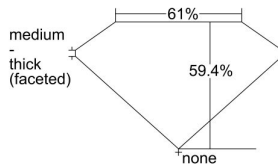

GIA®

FACSIMILE

GIA REPORT 6495338587

Verify this report at GIA.edu

GIA NATURAL DIAMOND DOSSIER®

May 14, 2024
GIA Report Number **6495338587**
Shape and Cutting Style ..... **Heart Brilliant**
Measurements ..... **4.78 x 5.54 x 3.29 mm**

GRADING RESULTS

Carat Weight ..... **0.50 carat**
Color Grade ..... **F**
Clarity Grade **VVS2**

ADDITIONAL GRADING INFORMATION

Polish ..... **Excellent**
Symmetry ..... **Good**
Fluorescence ..... **None**
Clarity Characteristics ..... **Pinpoint**
Inscription(s): GIA 6495338587

PROPORTIONS

Profile not to actual proportions

GRADING SCALES

GIA COLOR SCALE		GIA CLARITY SCALE			
COLORLESS	D	VERY VERY SLIGHTLY INCLUDED	FLAWLESS		
	E		INTERNALLY FLAWLESS		
	F	VERY SLIGHTLY INCLUDED	VVS₁		
	G		VVS₂		
	H		VS₁		
	NEAR COLORLESS	I	SLIGHTLY INCLUDED	VS₂	
		J		SI₁	
		FAINT	K	INCLUDED	SI₂
			L		I₁
			M		I₂
VERT LIGHT			N	INCLUDED	I₃
			O		
			P		
	Q				
LIGHT	R				
	S				
	T				
	U				
	V				
	W				
	X				
	Y				
	Z