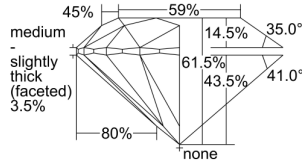

GIA®

FACSIMILE

GIA REPORT 6495365976

Verify this report at GIA.edu

GIA NATURAL DIAMOND DOSSIER®

May 22, 2024
GIA Report Number **6495365976**
Shape and Cutting Style ..... **Round Brilliant**
Measurements ..... **4.31 - 4.33 x 2.66 mm**

GRADING RESULTS

Carat Weight ..... **0.30 carat**
Color Grade ..... **J**
Clarity Grade **VS2**
Cut Grade ..... **Excellent**

ADDITIONAL GRADING INFORMATION

Polish ..... **Excellent**
Symmetry ..... **Excellent**
Fluorescence ..... **Faint**
Clarity Characteristics ..... **Feather, Cloud**
Inscription(s): **GIA 6495365976**

PROPORTIONS

Profile to actual proportions

GRADING SCALES

GIA COLOR SCALE	GIA CLARITY SCALE	GIA CUT SCALE	
D	FLAWLESS	EXCELLENT	
E	INTERNALLY FLAWLESS		
F		VVS₁	VERY GOOD
G	VVS₂		
H	VS₁	GOOD	
I	VS₂		
J	SI₁	FAIR	
K	SI₂		
L	I₁	POOR	
M	I₂		
N	I₃		
O			
P			
Q			
R			
S			
T			
U			
V			
W			
X			
Y			
Z