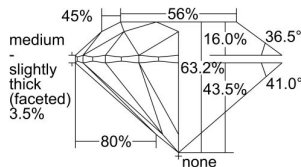

GIA®

FACSIMILE

GIA REPORT 6495374424

Verify this report at GIA.edu

GIA NATURAL DIAMOND DOSSIER®

May 22, 2024
GIA Report Number **6495374424**
Shape and Cutting Style ..... **Round Brilliant**
Measurements ..... **4.39 - 4.42 x 2.79 mm**

GRADING RESULTS

Carat Weight ..... **0.33 carat**
Color Grade ..... **H**
Clarity Grade **VS2**
Cut Grade ..... **Excellent**

ADDITIONAL GRADING INFORMATION

Polish ..... **Excellent**
Symmetry ..... **Excellent**
Fluorescence ..... **Faint**
Clarity Characteristics ..... **Feather, Crystal, Cloud**
Inscription(s): **GIA 6495374424**

PROPORTIONS

Profile to actual proportions

GRADING SCALES

GIA COLOR SCALE	GIA CLARITY SCALE	GIA CUT SCALE
COLOURLESS D	FLAWLESS	EXCELLENT
E	INTERNALLY FLAWLESS	
F	VVS₁	VERY GOOD
G		
H	VVS₂	GOOD
I	VS₁	
J	VS₂	FAIR
K	SI₁	
L	SI₂	POOR
M	I₁	
N	I₂	
O	I₃	
P		
Q		
R		
S		
T		
U		
V		
W		
X		
Y		
Z