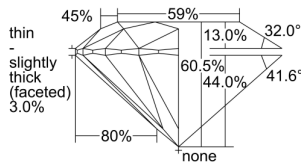

GIA®

FACSIMILE

GIA REPORT 6495376156

Verify this report at GIA.edu

GIA NATURAL DIAMOND DOSSIER®

May 16, 2024
GIA Report Number 6495376156
Shape and Cutting Style ..... Round Brilliant
Measurements ..... 4.35 - 4.38 x 2.64 mm

GRADING RESULTS

Carat Weight ..... 0.30 carat
Color Grade I
Clarity Grade SI2
Cut Grade ..... Excellent

ADDITIONAL GRADING INFORMATION

Polish ..... Excellent
Symmetry ..... Excellent
Fluorescence ..... Faint
Clarity Characteristics ..... Cloud
Inscription(s): GIA 6495376156

PROPORTIONS

GRADING SCALES

GIA COLOR SCALE	GIA CLARITY SCALE	GIA CUT SCALE	
D	FLAWLESS	EXCELLENT	
E	INTERNALLY FLAWLESS		
F		VVS₁	VERY GOOD
G	VVS₂		
H	VS₁	GOOD	
I	VS₂		
J	SI₁	FAIR	
K	SI₂		
L	I₁	POOR	
M	I₂		
N	I₃		
O			
P			
Q			
R			
S			
T			
U			
V			
W			
X			
Y			
Z