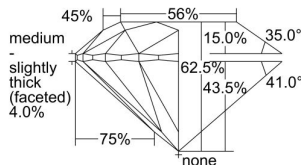

GIA®

FACSIMILE

GIA REPORT 6495376802

Verify this report at GIA.edu

GIA NATURAL DIAMOND DOSSIER®

May 22, 2024
GIA Report Number **6495376802**
Shape and Cutting Style ..... **Round Brilliant**
Measurements ..... **4.28 - 4.31 x 2.68 mm**

GRADING RESULTS

Carat Weight ..... **0.30 carat**
Color Grade ..... **I**
Clarity Grade **VS1**
Cut Grade ..... **Excellent**

ADDITIONAL GRADING INFORMATION

Polish ..... **Excellent**
Symmetry ..... **Very Good**
Fluorescence ..... **Strong Blue**
Clarity Characteristics ..... **Feather, Pinpoint**
Inscription(s): **GIA 6495376802**

PROPORTIONS

Profile to actual proportions

GRADING SCALES

GIA COLOR SCALE	GIA CLARITY SCALE	GIA CUT SCALE
COLOURLESS	FLAWLESS	EXCELLENT
D	FLAWLESS	
E	INTERNALLY FLAWLESS	VERY GOOD
F	VVS₁	
G	VVS₂	
H	VS₁	
I	VS₂	GOOD
J	SI₁	FAIR
K	SI₂	
L	I₁	POOR
M	I₂	
N	I₃	
O		
P		
VERY LIGHT		
Q		
R		
S		
T		
U		
VERY LIGHT		
V		
W		
X		
Y		
Z