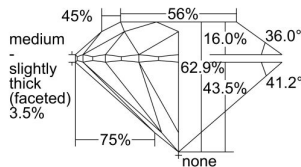

GIA®

FACSIMILE

GIA REPORT 6495377223

Verify this report at GIA.edu

GIA NATURAL DIAMOND DOSSIER®

May 22, 2024
GIA Report Number **6495377223**
Shape and Cutting Style ..... **Round Brilliant**
Measurements ..... **4.58 - 4.61 x 2.89 mm**

GRADING RESULTS

Carat Weight ..... **0.37 carat**
Color Grade ..... **I**
Clarity Grade **VS1**
Cut Grade ..... **Excellent**

ADDITIONAL GRADING INFORMATION

Polish ..... **Excellent**
Symmetry ..... **Excellent**
Fluorescence ..... **None**
Clarity Characteristics..... **Cloud, Crystal, Needle**
Inscription(s): **GIA 6495377223**

PROPORTIONS

Profile to actual proportions

GRADING SCALES

GIA COLOR SCALE	GIA CLARITY SCALE	GIA CUT SCALE	
D	FLAWLESS	EXCELLENT	
E	INTERNALLY FLAWLESS		
F		VVS₁	VERY GOOD
G	VVS₂		
H	VS₁	GOOD	
I	VS₂		
J	SI₁	FAIR	
K	SI₂		
L	I₁	POOR	
M	I₂		
N	I₃		
O			
P			
Q			
R			
S			
T			
U			
V			
W			
X			
Y			
Z