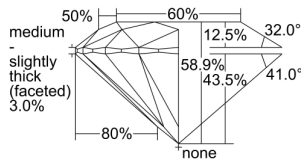

GIA®

FACSIMILE

GIA REPORT 6495414081

Verify this report at GIA.edu

GIA NATURAL DIAMOND DOSSIER®

May 20, 2024
GIA Report Number 6495414081
Shape and Cutting Style ..... Round Brilliant
Measurements ..... 4.39 - 4.40 x 2.59 mm

GRADING RESULTS

Carat Weight ..... 0.30 carat
Color Grade ..... K
Clarity Grade S11
Cut Grade ..... Excellent

ADDITIONAL GRADING INFORMATION

Polish ..... Excellent
Symmetry ..... Excellent
Fluorescence ..... Medium Blue
Clarity Characteristics ..... Crystal, Cloud
Inscription(s): GIA 6495414081

PROPORTIONS

Profile to actual proportions

GRADING SCALES

GIA COLOR SCALE	GIA CLARITY SCALE	GIA CUT SCALE
D	FLAWLESS	EXCELLENT
E	FLAWLESS	
F	INTERNALLY FLAWLESS	VERY GOOD
G	FLAWLESS	
H	VVS₁	GOOD
I	VVS₂	
J	VS₁	FAIR
K	VS₂	
L	S1₁	POOR
M	S1₂	
N	I₁	
O	I₂	
P	I₃	
Q		
R		
S		
T		
U		
V		
W		
X		
Y		
Z