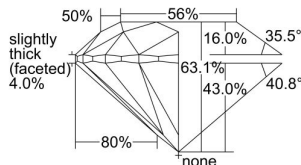

GIA®

FACSIMILE

GIA REPORT 6495417940

Verify this report at gia.edu

GIA NATURAL DIAMOND DOSSIER®

May 23, 2024
GIA Report Number 6495417940
Shape and Cutting Style ..... Round Brilliant
Measurements ..... 6.23 - 6.26 x 3.94 mm

GRADING RESULTS

Carat Weight ..... 0.96 carat
Color Grade I
Clarity Grade VVS1
Cut Grade ..... Excellent

ADDITIONAL GRADING INFORMATION

Polish ..... Excellent
Symmetry ..... Excellent
Fluorescence ..... Medium Blue
Clarity Characteristics..... Pinpoint, Feather, Indented Natural
Inscription(s): GIA 6495417940

PROPORTIONS

Profile to actual proportions

GRADING SCALES

GIA COLOR SCALE	GIA CLARITY SCALE	GIA CUT SCALE	
D	FLAWLESS	EXCELLENT	
E	INTERNALLY FLAWLESS		
F		VVS₁	VERY GOOD
G	VVS₂		
H	VS₁	GOOD	
I	VS₂		
J	SI₁	FAIR	
K	SI₂		
L	I₁	POOR	
M	I₂		
N	I₃		
O			
P			
Q			
R			
S			
T			
U			
V			
W			
X			
Y			
Z