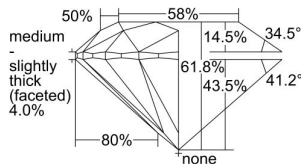

GIA®

FACSIMILE

GIA REPORT 6495424224

Verify this report at GIA.edu

GIA NATURAL DIAMOND DOSSIER®

May 23, 2024
GIA Report Number 6495424224
Shape and Cutting Style ..... Round Brilliant
Measurements ..... 4.72 - 4.74 x 2.92 mm

GRADING RESULTS

Carat Weight ..... 0.40 carat
Color Grade ..... J
Clarity Grade VVS1
Cut Grade ..... Excellent

ADDITIONAL GRADING INFORMATION

Polish ..... Excellent
Symmetry ..... Excellent
Fluorescence ..... None
Clarity Characteristics ..... Pinpoint
Inscription(s): GIA 6495424224

PROPORTIONS

Profile to actual proportions

GRADING SCALES

GIA COLOR SCALE	GIA CLARITY SCALE	GIA CUT SCALE
COLOURLESS	FLAWLESS	EXCELLENT
D	INTERNALLY FLAWLESS	
E	VVS₁	VERY GOOD
F		
G	VS₁	GOOD
H		
I	SI₁	FAIR
J		
K	I₁	POOR
L		
M	I₂	
N		
O	I₃	
P		
Q		
R		
S		
T		
U		
V		
W		
X		
Y		
Z