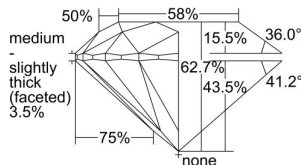

GIA®

FACSIMILE

GIA REPORT 6495425434

Verify this report at GIA.edu

GIA NATURAL DIAMOND DOSSIER®

May 22, 2024
GIA Report Number 6495425434
Shape and Cutting Style ..... Round Brilliant
Measurements ..... 6.16 - 6.19 x 3.87 mm

GRADING RESULTS

Carat Weight ..... 0.91 carat
Color Grade I
Clarity Grade VS2
Cut Grade ..... Excellent

ADDITIONAL GRADING INFORMATION

Polish ..... Excellent
Symmetry ..... Excellent
Fluorescence ..... Faint
Clarity Characteristics ..... Crystal, Cloud
Inscription(s): GIA 6495425434

PROPORTIONS

Profile to actual proportions

GRADING SCALES

GIA COLOR SCALE	GIA CLARITY SCALE	GIA CUT SCALE
COLOURLESS	FLAWLESS	EXCELLENT
D	INTERNALLY FLAWLESS	
E	VVS₁	VERY GOOD
F		
G	VVS₂	
H	VS₁	GOOD
I		
J	VS₂	
K	SI₁	FAIR
L		
M	SI₂	
N	I₁	POOR
O		
P	I₂	
Q	I₃	
R		
S		
T		
U		
V		
W		
X		
Y		
Z