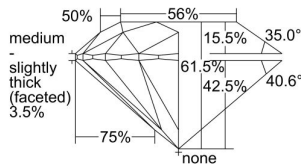

GIA®

FACSIMILE

GIA REPORT 6495439165

Verify this report at GIA.edu

GIA NATURAL DIAMOND DOSSIER®

May 23, 2024
GIA Report Number 6495439165
Shape and Cutting Style ..... Round Brilliant
Measurements ..... 4.74 - 4.75 x 2.92 mm

GRADING RESULTS

Carat Weight ..... 0.40 carat
Color Grade I
Clarity Grade VS1
Cut Grade ..... Excellent

ADDITIONAL GRADING INFORMATION

Polish ..... Excellent
Symmetry ..... Excellent
Fluorescence ..... Medium Blue
Clarity Characteristics..... Cavity, Pinpoint, Indented Natural
Inscription(s): GIA 6495439165

PROPORTIONS

Profile to actual proportions

GRADING SCALES

GIA COLOR SCALE	GIA CLARITY SCALE	GIA CUT SCALE	
D	FLAWLESS	EXCELLENT	
E	INTERNALLY FLAWLESS		
F		VVS₁	VERY GOOD
G	VVS₂		
H	VS₁	GOOD	
I	VS₂		
J	SI₁	FAIR	
K	SI₂		
L	I₁	POOR	
M	I₂		
N	I₃		
O			
P			
Q			
R			
S			
T			
U			
V			
W			
X			
Y			
Z