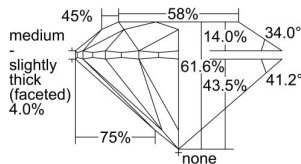

GIA®

FACSIMILE

GIA REPORT 6495441356

Verify this report at GIA.edu

GIA NATURAL DIAMOND DOSSIER®

May 28, 2024
GIA Report Number 6495441356
Shape and Cutting Style ..... Round Brilliant
Measurements ..... 5.11 - 5.13 x 3.15 mm

GRADING RESULTS

Carat Weight ..... 0.51 carat
Color Grade ..... J
Clarity Grade VS2
Cut Grade ..... Excellent

ADDITIONAL GRADING INFORMATION

Polish ..... Excellent
Symmetry ..... Excellent
Fluorescence ..... Faint
Clarity Characteristics ..... Crystal, Cloud
Inscription(s): GIA 6495441356

PROPORTIONS

Profile to actual proportions

GRADING SCALES

GIA COLOR SCALE	GIA CLARITY SCALE	GIA CUT SCALE	
D	FLAWLESS	EXCELLENT	
E	INTERNALLY FLAWLESS		
F		VVS₁	VERY GOOD
G	VVS₂		
H	VS₁	GOOD	
I	VS₂		
J	SI₁	FAIR	
K	SI₂		
L	I₁	POOR	
M	I₂		
N	I₃		
O			
P			
Q			
R			
S			
T			
U			
V			
W			
X			
Y			
Z