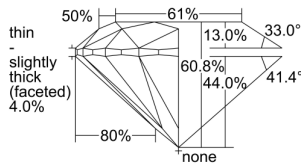

GIA®

FACSIMILE

GIA REPORT 6495444944

Verify this report at GIA.edu

GIA NATURAL DIAMOND DOSSIER®

May 28, 2024
GIA Report Number 6495444944
Shape and Cutting Style ..... Round Brilliant
Measurements ..... 4.32 - 4.33 x 2.63 mm

GRADING RESULTS

Carat Weight ..... 0.30 carat
Color Grade ..... F
Clarity Grade VS2
Cut Grade ..... Excellent

ADDITIONAL GRADING INFORMATION

Polish ..... Very Good
Symmetry ..... Excellent
Fluorescence ..... Faint
Clarity Characteristics ..... Feather, Cloud, Crystal
Inscription(s): GIA 6495444944

PROPORTIONS

GRADING SCALES

GIA COLOR SCALE	GIA CLARITY SCALE	GIA CUT SCALE	
D	FLAWLESS	EXCELLENT	
E	INTERNALLY FLAWLESS		
F		VVS₁	VERY GOOD
G	VVS₂		
H	VS₁	GOOD	
I	VS₂		
J	SI₁	FAIR	
K	SI₂		
L	I₁	POOR	
M	I₂		
N	I₃		
O			
P			
Q			
R			
S			
T			
U			
V			
W			
X			
Y			
Z