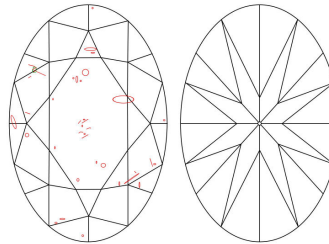

GIA NATURAL DIAMOND GRADING REPORT

May 28, 2024  
 GIA Report Number ..... 6495452358  
 Shape and Cutting Style ..... Oval Brilliant  
 Measurements ..... 8.96 x 6.32 x 3.92 mm

GRADING RESULTS

Carat Weight ..... 1.50 carat  
 Color Grade ..... D  
 Clarity Grade ..... SI2

ADDITIONAL GRADING INFORMATION

Polish ..... Excellent  
 Symmetry ..... Excellent  
 Fluorescence ..... Faint  
 Inscription(s): GIA 6495452358  
 Comments: Pinpoints are not shown.

PROPORTIONS

Profile not to actual proportions

CLARITY CHARACTERISTICS

KEY TO SYMBOLS\*

- Crystal
- ~ Feather
- ◐ Cavity
- ∖ Needle

\* Red symbols denote internal characteristics (inclusions). Green or black symbols denote external characteristics (blemishes). Diagram is an approximate representation of the diamond, and symbols shown indicate type, position, and approximate size of clarity characteristics. All clarity characteristics may not be shown. Details of finish are not shown.