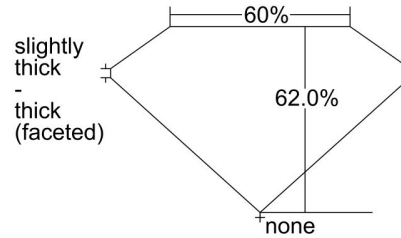

GIA NATURAL DIAMOND GRADING REPORT

May 28, 2024  
 GIA Report Number ..... 6495452358  
 Shape and Cutting Style ..... Oval Brilliant  
 Measurements ..... 8.96 x 6.32 x 3.92 mm

GRADING RESULTS

Carat Weight ..... 1.50 carat  
 Color Grade ..... D  
 Clarity Grade ..... SI2

ADDITIONAL GRADING INFORMATION

Polish ..... Excellent  
 Symmetry ..... Excellent  
 Fluorescence ..... Faint  
 Inscription(s): GIA 6495452358  
 Comments: Pinpoints are not shown.

PROPORTIONS

Profile not to actual proportions

CLARITY CHARACTERISTICS

KEY TO SYMBOLS\*

- Crystal
- ~ Feather
- ◐ Cavity
- ∖ Needle

\* Red symbols denote internal characteristics (inclusions). Green or black symbols denote external characteristics (blemishes). Diagram is an approximate representation of the diamond, and symbols shown indicate type, position, and approximate size of clarity characteristics. All clarity characteristics may not be shown. Details of finish are not shown.