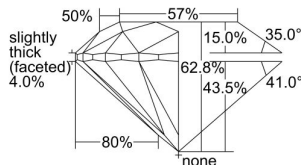

GIA®

FACSIMILE

GIA REPORT 6495453623

Verify this report at GIA.edu

GIA NATURAL DIAMOND DOSSIER®

May 23, 2024
GIA Report Number 6495453623
Shape and Cutting Style ..... Round Brilliant
Measurements ..... 5.34 - 5.38 x 3.37 mm

GRADING RESULTS

Carat Weight ..... 0.60 carat
Color Grade ..... G
Clarity Grade VVS1
Cut Grade ..... Excellent

ADDITIONAL GRADING INFORMATION

Polish ..... Excellent
Symmetry ..... Excellent
Fluorescence ..... Faint
Clarity Characteristics ..... Pinpoint
Inscription(s): GIA 6495453623

PROPORTIONS

Profile to actual proportions

GRADING SCALES

GIA COLOR SCALE	GIA CLARITY SCALE	GIA CUT SCALE	
D	FLAWLESS	EXCELLENT	
E	INTERNALLY FLAWLESS		
F		VVS₁	VERY GOOD
G	VVS₂		
H	VS₁	GOOD	
I	VS₂		
J	SI₁	FAIR	
K	SI₂		
L	I₁	POOR	
M			
N	I₂		
O	I₃		
P			
Q			
R			
S			
T			
U			
V			
W			
X			
Y			
Z