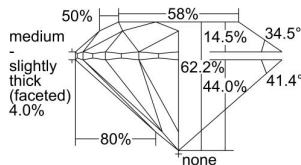

GIA®

FACSIMILE

GIA REPORT 6495457761

Verify this report at GIA.edu

GIA NATURAL DIAMOND DOSSIER®

May 24, 2024
GIA Report Number 6495457761
Shape and Cutting Style ..... Round Brilliant
Measurements ..... 4.27 - 4.31 x 2.67 mm

GRADING RESULTS

Carat Weight ..... 0.30 carat
Color Grade ..... D
Clarity Grade VVS1
Cut Grade ..... Excellent

ADDITIONAL GRADING INFORMATION

Polish ..... Excellent
Symmetry ..... Excellent
Fluorescence ..... None
Clarity Characteristics ..... Pinpoint, Feather
Inscription(s): GIA 6495457761

PROPORTIONS

Profile to actual proportions

GRADING SCALES

GIA COLOR SCALE	GIA CLARITY SCALE	GIA CUT SCALE	
D	FLAWLESS	EXCELLENT	
E	INTERNALLY FLAWLESS		
F		VVS₁	VERY GOOD
G	VVS₂		
H	VS₁	GOOD	
I	VS₂		
J	SI₁	FAIR	
K	SI₂		
L	I₁	POOR	
M	I₂		
N	I₃		
O			
P			
Q			
R			
S			
T			
U			
V			
W			
X			
Y			
Z