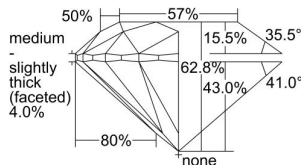

GIA®

FACSIMILE

GIA REPORT 6495460841

Verify this report at GIA.edu

GIA NATURAL DIAMOND DOSSIER®

May 27, 2024
GIA Report Number 6495460841
Shape and Cutting Style ..... Round Brilliant
Measurements ..... 4.67 - 4.70 x 2.94 mm

GRADING RESULTS

Carat Weight ..... 0.40 carat
Color Grade L
Clarity Grade VS2
Cut Grade ..... Excellent

ADDITIONAL GRADING INFORMATION

Polish ..... Excellent
Symmetry ..... Excellent
Fluorescence ..... Faint
Clarity Characteristics ..... Crystal, Cloud
Inscription(s): GIA 6495460841

PROPORTIONS

Profile to actual proportions