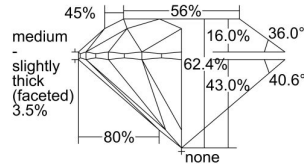

GIA®

FACSIMILE

GIA REPORT 6495464245

Verify this report at GIA.edu

GIA NATURAL DIAMOND DOSSIER®

June 04, 2024
GIA Report Number 6495464245
Shape and Cutting Style ..... Round Brilliant
Measurements ..... 4.43 - 4.47 x 2.78 mm

GRADING RESULTS

Carat Weight ..... 0.34 carat
Color Grade ..... H
Clarity Grade VS1
Cut Grade ..... Excellent

ADDITIONAL GRADING INFORMATION

Polish ..... Excellent
Symmetry ..... Excellent
Fluorescence ..... None
Clarity Characteristics ..... Cloud, Crystal, Needle
Inscription(s): GIA 6495464245

PROPORTIONS

Profile to actual proportions