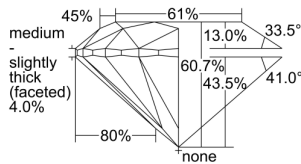

GIA®

FACSIMILE

GIA REPORT 6495468376

Verify this report at GIA.edu

GIA NATURAL DIAMOND DOSSIER®

May 24, 2024
GIA Report Number **6495468376**
Shape and Cutting Style ..... **Round Brilliant**
Measurements ..... **4.73 - 4.74 x 2.88 mm**

GRADING RESULTS

Carat Weight ..... **0.40 carat**
Color Grade ..... **F**
Clarity Grade **VVS2**
Cut Grade ..... **Excellent**

ADDITIONAL GRADING INFORMATION

Polish ..... **Excellent**
Symmetry ..... **Excellent**
Fluorescence ..... **Faint**
Clarity Characteristics..... **Needle, Feather, Pinpoint, Indented**
Natural

Inscription(s): GIA 6495468376

PROPORTIONS

Profile to actual proportions

GRADING SCALES

GIA COLOR SCALE	GIA CLARITY SCALE	GIA CUT SCALE	
D	FLAWLESS	EXCELLENT	
E	INTERNALLY FLAWLESS		
F		VVS₁	VERY GOOD
G	VVS₂		
H	VS₁	GOOD	
I	VS₂		
J	SI₁	FAIR	
K	SI₂		
L	I₁	POOR	
M	I₂		
N	I₃		
O			
P			
Q			
R			
S			
T			
U			
V			
W			
X			
Y			
Z