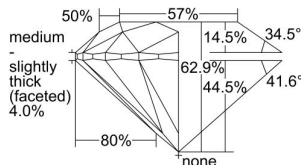

GIA®

FACSIMILE

GIA REPORT 6495472204

Verify this report at GIA.edu

GIA NATURAL DIAMOND DOSSIER®

May 27, 2024
GIA Report Number 6495472204
Shape and Cutting Style ..... Round Brilliant
Measurements ..... 4.70 - 4.71 x 2.96 mm

GRADING RESULTS

Carat Weight ..... 0.40 carat
Color Grade ..... H
Clarity Grade VS1
Cut Grade ..... Excellent

ADDITIONAL GRADING INFORMATION

Polish ..... Excellent
Symmetry ..... Excellent
Fluorescence ..... Strong Blue
Clarity Characteristics ..... Crystal, Pinpoint
Inscription(s): GIA 6495472204

PROPORTIONS

Profile to actual proportions

GRADING SCALES

GIA COLOR SCALE	GIA CLARITY SCALE	GIA CUT SCALE
COLOURLESS	FLAWLESS	EXCELLENT
D	INTERNALLY FLAWLESS	
E	VVS₁	VERY GOOD
F		
G	VS₁	GOOD
H		
I	SI₁	FAIR
J		
K	I₁	POOR
L		
M	I₂	
N		
O	I₃	
P		
Q		
R		
S		
T		
U		
V		
W		
X		
Y		
Z