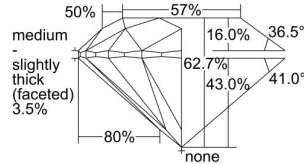

GIA®

FACSIMILE

GIA REPORT 6495479805

Verify this report at GIA.edu

GIA NATURAL DIAMOND DOSSIER®

June 06, 2024
GIA Report Number **6495479805**
Shape and Cutting Style ..... **Round Brilliant**
Measurements ..... **5.57 - 5.61 x 3.51 mm**

GRADING RESULTS

Carat Weight ..... **0.68 carat**
Color Grade ..... **G**
Clarity Grade **VVS2**
Cut Grade ..... **Excellent**

ADDITIONAL GRADING INFORMATION

Polish ..... **Excellent**
Symmetry ..... **Excellent**
Fluorescence ..... **None**
Clarity Characteristics..... **Cloud, Pinpoint, Indented Natural**
Inscription(s): **GIA 6495479805**

PROPORTIONS

Profile to actual proportions

GRADING SCALES

GIA COLOR SCALE

COLORESS	D
	E
	F
	G
	H
	I
	J
NEAR COLORESS	K
	L
Faint	M
	N
	O
	P
	Q
	R
	S
	T
	U
	V
	W
	X
	Y
Light	Z

GIA CLARITY SCALE

FLAWLESS	VERY VERY SLIGHTLY INCLUDED	VVS₁	VVS₂	VS₁	VS₂	SI₁	SI₂	I₁	I₂	I₃	
											VERY SLIGHTLY INCLUDED
INTERNALLY FLAWLESS											

GIA CUT SCALE

EXCELLENT
VERY GOOD
GOOD
FAIR
POOR