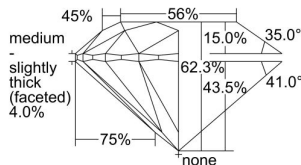

GIA®

FACSIMILE

GIA REPORT 6495482826

Verify this report at GIA.edu

GIA NATURAL DIAMOND DOSSIER®

May 28, 2024
GIA Report Number 6495482826
Shape and Cutting Style ..... Round Brilliant
Measurements ..... 4.49 - 4.50 x 2.80 mm

GRADING RESULTS

Carat Weight ..... 0.34 carat
Color Grade I
Clarity Grade VS1
Cut Grade ..... Excellent

ADDITIONAL GRADING INFORMATION

Polish ..... Excellent
Symmetry ..... Excellent
Fluorescence ..... None
Clarity Characteristics..... Crystal, Needle, Pinpoint
Inscription(s): GIA 6495482826

PROPORTIONS

Profile to actual proportions

GRADING SCALES

GIA COLOR SCALE	GIA CLARITY SCALE	GIA CUT SCALE	
COLOURLESS	FLAWLESS	EXCELLENT	
D	INTERNALLY FLAWLESS		
E	VERY VERY SLIGHTLY INCLUDED	VERY GOOD	
F			VVS₁
G		VVS₂	
H		VS₁	
I	GOOD		
J		VS₂	
K	SLIGHTLY INCLUDED	FAIR	
L			SI₁
M		SI₂	
N		POOR	
O	I₁		
P	I₂		
Q	I₃		
R			
S			
T			
U			
V			
W			
X			
Y			
Z