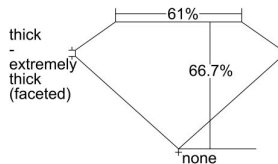

GIA®

FACSIMILE

GIA REPORT 6495485376

Verify this report at GIA.edu

GIA NATURAL DIAMOND DOSSIER®

May 28, 2024
GIA Report Number 6495485376
Shape and Cutting Style ..... Marquise Brilliant
Measurements ..... 5.93 x 2.78 x 1.85 mm

GRADING RESULTS

Carat Weight ..... 0.18 carat
Color Grade ..... E
Clarity Grade VS2

ADDITIONAL GRADING INFORMATION

Polish ..... Very Good
Symmetry ..... Good
Fluorescence ..... None
Clarity Characteristics ..... Crystal, Cloud
Inscription(s): GIA 6495485376

PROPORTIONS

Profile not to actual proportions

GRADING SCALES

GIA COLOR SCALE		GIA CLARITY SCALE			
COLORLESS	D	VERY VERY SLIGHTLY INCLUDED	FLAWLESS		
	E		INTERNALLY FLAWLESS		
	F		VVS₁		
	NEAR COLORLESS	G	VERY SLIGHTLY INCLUDED	VVS₂	
		H		VS₁	
		FAINT	I	SLIGHTLY INCLUDED	VS₂
			J		SI₁
			K		SI₂
	LIGHT	L	INCLUDED	I₁	
		M		I₂	
N		I₃			
O					
P					
Q					
R					
S					
T					
U					
V					
W					
X					
Y					
Z