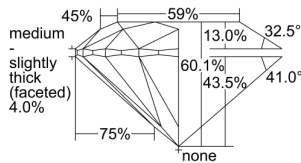

GIA®

FACSIMILE

GIA REPORT 6495489841

Verify this report at GIA.edu

GIA NATURAL DIAMOND DOSSIER®

May 29, 2024
GIA Report Number 6495489841
Shape and Cutting Style ..... Round Brilliant
Measurements ..... 5.34 - 5.38 x 3.22 mm

GRADING RESULTS

Carat Weight ..... 0.56 carat
Color Grade ..... E
Clarity Grade VVS1
Cut Grade ..... Excellent

ADDITIONAL GRADING INFORMATION

Polish ..... Excellent
Symmetry ..... Excellent
Fluorescence ..... None
Clarity Characteristics ..... Pinpoint
Inscription(s): GIA 6495489841

PROPORTIONS

Profile to actual proportions

GRADING SCALES

GIA COLOR SCALE	GIA CLARITY SCALE	GIA CUT SCALE	
D	FLAWLESS	EXCELLENT	
E	INTERNALLY FLAWLESS		
F		VVS₁	VERY GOOD
G	VVS₂		
H	VS₁	GOOD	
I	VS₂		
J	SI₁	FAIR	
K	SI₂		
L	I₁	POOR	
M	I₂		
N	I₃		
O			
P			
Q			
R			
S			
T			
U			
V			
W			
X			
Y			
Z