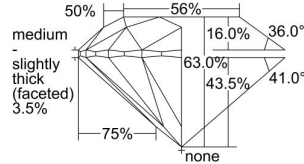

GIA®

FACSIMILE

GIA REPORT 6495490343

Verify this report at GIA.edu

GIA NATURAL DIAMOND DOSSIER®

May 31, 2024
GIA Report Number 6495490343
Shape and Cutting Style ..... Round Brilliant
Measurements ..... 5.89 - 5.94 x 3.73 mm

GRADING RESULTS

Carat Weight ..... 0.81 carat
Color Grade ..... H
Clarity Grade VS1
Cut Grade ..... Excellent

ADDITIONAL GRADING INFORMATION

Polish ..... Excellent
Symmetry ..... Excellent
Fluorescence ..... None
Clarity Characteristics..... Cloud, Pinpoint, Needle
Inscription(s): GIA 6495490343

PROPORTIONS

Profile to actual proportions

GRADING SCALES

GIA COLOR SCALE	GIA CLARITY SCALE	GIA CUT SCALE	
D	FLAWLESS	EXCELLENT	
E	INTERNALLY FLAWLESS		
F		VVS₁	VERY GOOD
G	VVS₂		
H	VS₁	GOOD	
I	VS₂		
J	SI₁	FAIR	
K	SI₂		
L	I₁	POOR	
M			
N			
O	I₂		
P			
Q			
R	I₃		
S			
T			
U			
V			
W			
X			
Y			
Z