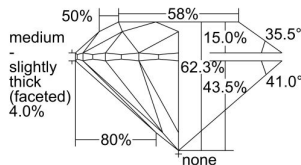

GIA®

FACSIMILE

GIA REPORT 6495493358

Verify this report at GIA.edu

GIA NATURAL DIAMOND DOSSIER®

May 28, 2024
GIA Report Number 6495493358
Shape and Cutting Style ..... Round Brilliant
Measurements ..... 4.77 - 4.79 x 2.98 mm

GRADING RESULTS

Carat Weight ..... 0.42 carat
Color Grade ..... F
Clarity Grade VS2
Cut Grade ..... Excellent

ADDITIONAL GRADING INFORMATION

Polish ..... Excellent
Symmetry ..... Excellent
Fluorescence ..... None
Clarity Characteristics ..... Crystal, Cloud
Inscription(s): GIA 6495493358

PROPORTIONS

Profile to actual proportions

GRADING SCALES

GIA COLOR SCALE	GIA CLARITY SCALE	GIA CUT SCALE	
D	FLAWLESS	EXCELLENT	
E	INTERNALLY FLAWLESS		
F		VVS₁	VERY GOOD
G	VVS₂		
H	VS₁	GOOD	
I	VS₂		
J	SI₁	FAIR	
K	SI₂		
L	I₁	POOR	
M			
N			
O	I₂		
P			
Q	I₃		
R			
S			
T			
U			
V			
W			
X			
Y			
Z