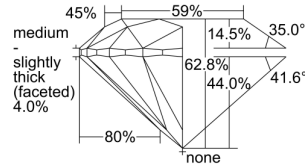

GIA®

FACSIMILE

GIA REPORT 6495496221

Verify this report at GIA.edu

GIA NATURAL DIAMOND DOSSIER®

June 05, 2024
GIA Report Number 6495496221
Shape and Cutting Style ..... Round Brilliant
Measurements ..... 4.42 - 4.45 x 2.79 mm

GRADING RESULTS

Carat Weight ..... 0.34 carat
Color Grade ..... D
Clarity Grade VS1
Cut Grade ..... Excellent

ADDITIONAL GRADING INFORMATION

Polish ..... Excellent
Symmetry ..... Excellent
Fluorescence ..... None
Clarity Characteristics ..... Crystal, Pinpoint
Inscription(s): GIA 6495496221

PROPORTIONS

Profile to actual proportions

GRADING SCALES

GIA COLOR SCALE	GIA CLARITY SCALE	GIA CUT SCALE	
D	FLAWLESS	EXCELLENT	
E	INTERNALLY FLAWLESS		
F		VVS₁	VERY GOOD
G	VVS₂		
H	VS₁	GOOD	
I	VS₂		
J	SI₁	FAIR	
K	SI₂		
L	I₁	POOR	
M	I₂		
N	I₃		
O			
P			
Q			
R			
S			
T			
U			
V			
W			
X			
Y			
Z