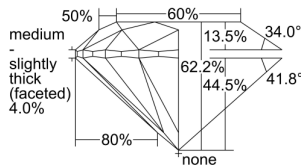

GIA®

FACSIMILE

GIA REPORT 6495505567

Verify this report at GIA.edu

GIA NATURAL DIAMOND DOSSIER®

June 13, 2024
GIA Report Number 6495505567
Shape and Cutting Style ..... Round Brilliant
Measurements ..... 5.93 - 5.96 x 3.70 mm

GRADING RESULTS

Carat Weight ..... 0.80 carat
Color Grade ..... G
Clarity Grade S11
Cut Grade ..... Excellent

ADDITIONAL GRADING INFORMATION

Polish ..... Excellent
Symmetry ..... Excellent
Fluorescence ..... None
Clarity Characteristics ..... Cloud, Crystal
Inscription(s): GIA 6495505567

PROPORTIONS

Profile to actual proportions