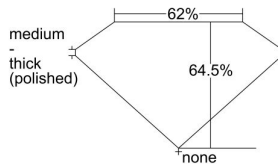

GIA®

FACSIMILE

GIA REPORT 6495506571

Verify this report at GIA.edu

GIA NATURAL DIAMOND DOSSIER®

May 30, 2024
GIA Report Number 6495506571
Shape and Cutting Style ..... **Cut-Cornered Rectangular Modified Brilliant**
Measurements ..... 4.79 x 3.67 x 2.37 mm

GRADING RESULTS

Carat Weight ..... 0.34 carat
Color Grade ..... J
Clarity Grade VVS1

ADDITIONAL GRADING INFORMATION

Polish ..... Very Good
Symmetry ..... Good
Fluorescence ..... None
Clarity Characteristics ..... Cavity, Surface Graining
Inscription(s): GIA 6495506571

PROPORTIONS

Profile not to actual proportions

GRADING SCALES

GIA COLOR SCALE		GIA CLARITY SCALE			
COLORLESS	D	VERY VERY SLIGHTLY INCLUDED	FLAWLESS		
	E		INTERNALLY FLAWLESS		
	F	VERY SLIGHTLY INCLUDED	VVS₁		
	G		VVS₂		
	H		VS₁		
	NEAR COLORLESS	I	SLIGHTLY INCLUDED	VS₂	
		J		SI₁	
		FAINT	K	INCLUDED	SI₂
			L		I₁
			M		I₂
VERTICALLY LIGHT	N	INCLUDED	I₃		
	O				
	P				
	Q				
	R				
LIGHT	S				
	T				
	U				
	V				
	W				
X					
Y					
Z