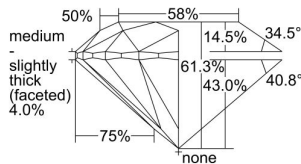

GIA®

FACSIMILE

GIA REPORT 6495506624

Verify this report at GIA.edu

GIA NATURAL DIAMOND DOSSIER®

June 14, 2024
GIA Report Number 6495506624
Shape and Cutting Style ..... Round Brilliant
Measurements ..... 4.57 - 4.60 x 2.81 mm

GRADING RESULTS

Carat Weight ..... 0.36 carat
Color Grade ..... H
Clarity Grade S11
Cut Grade ..... Excellent

ADDITIONAL GRADING INFORMATION

Polish ..... Excellent
Symmetry ..... Excellent
Fluorescence ..... None
Clarity Characteristics..... Crystal, Feather, Cloud
Inspection(s): GIA 6495506624

PROPORTIONS

Profile to actual proportions

GRADING SCALES

GIA COLOR SCALE

COLORLESS	D
	E
	F
	G
	H
	I
	J
NEAR COLORLESS	K
	L
Faint	M
	N
	O
	P
	Q
Very Light	R
	S
	T
	U
	V
	W
	X
	Y
Light	Z

GIA CLARITY SCALE

FLAWLESS	VERY VERY SLIGHTLY INCLUDED	VVS₁	
			VVS₂
INTERNALLY FLAWLESS	VERY SLIGHTLY INCLUDED	VS₁	
		VS₂	
SLIGHTLY INCLUDED	SLIGHTLY INCLUDED	SI₁	
		SI₂	
INCLUDED	INCLUDED	I₁	
		I₂	
		I₃	

GIA CUT SCALE

EXCELLENT	VERY GOOD	GOOD	FAIR	POOR