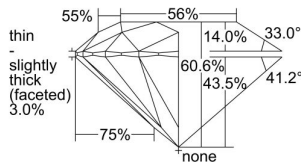

GIA®

FACSIMILE

GIA REPORT 6495509661

Verify this report at GIA.edu

GIA NATURAL DIAMOND DOSSIER®

May 29, 2024
GIA Report Number 6495509661
Shape and Cutting Style ..... Round Brilliant
Measurements ..... 4.57 - 4.60 x 2.78 mm

GRADING RESULTS

Carat Weight ..... 0.35 carat
Color Grade ..... G
Clarity Grade S11
Cut Grade ..... Excellent

ADDITIONAL GRADING INFORMATION

Polish ..... Excellent
Symmetry ..... Excellent
Fluorescence ..... Faint
Clarity Characteristics ..... Cloud, Feather
Inscription(s): GIA 6495509661

PROPORTIONS

Profile to actual proportions

GRADING SCALES

GIA COLOR SCALE	GIA CLARITY SCALE	GIA CUT SCALE	
D	FLAWLESS	EXCELLENT	
E	INTERNALLY FLAWLESS		
F		VVS₁	VERY GOOD
G	VVS₂		
H	VS₁	GOOD	
I	VS₂		
J	S1₁	FAIR	
K	S1₂		
L	I₁	POOR	
M	I₂		
N	I₃		
O			
P			
Q			
R			
S			
T			
U			
V			
W			
X			
Y			
Z